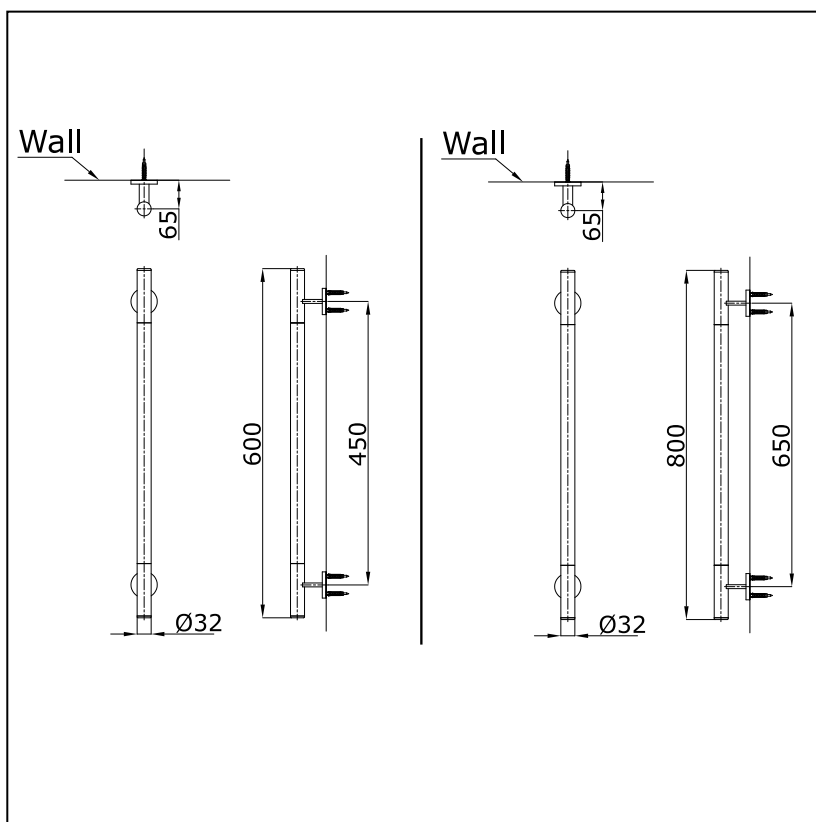

Item number: **GYHR600W#NW1 , GYHR800W#NW1**

Features

Specifications

Finish : Nickel Chrome
Material : Brass

Parts description

- **GYHR600W#NW1**
  I Shape Handrail White
  (Length : 600 mm, Ø32 mm)
- **GYHR800W#NW1**
  I Shape Handrail White
  (Length : 800 mm, Ø32 mm)

Drawing:

Remarks:

Please result TOTO sales representative for detail.